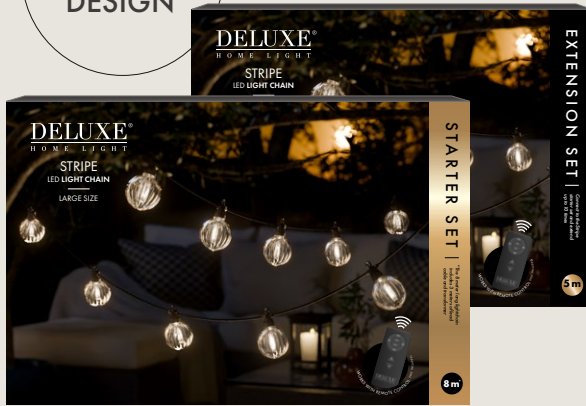

LED Light Chains

STRIPE DESIGN

LARGE STRIPE - LED LIGHT CHAIN
Bulbs 8 cm / 3,2 in

STARTER SET
8 m chain, 10 bulbs
DH-STRIPE-S0002

EXTENSION SET
5 m chain, 10 bulbs
DH-STRIPE-E0002